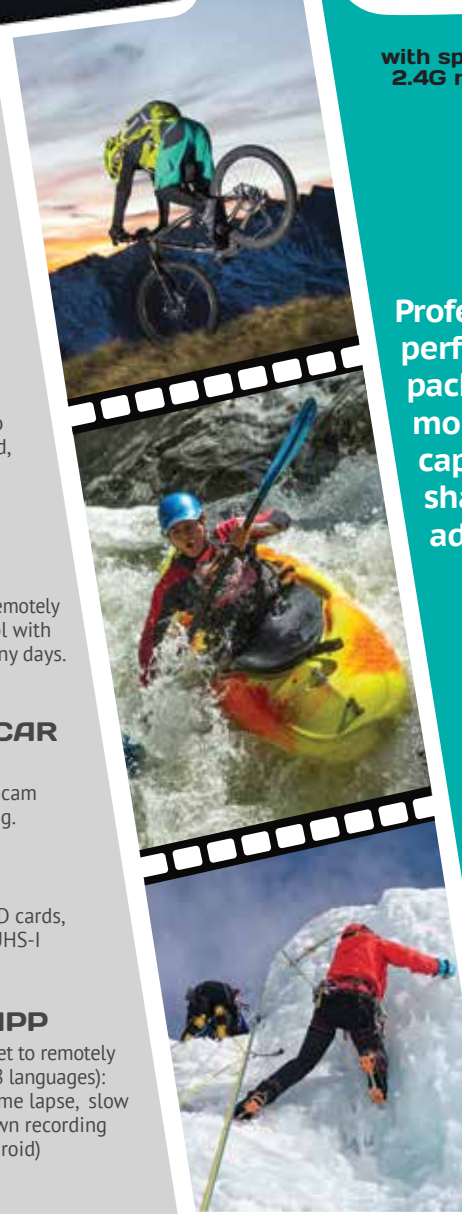

FREE EASY PRO APP

Free App for smartphone or tablet to remotely control and set your camera (in 8 languages): live video preview, recording, time lapse, slow motion, zoom, 180° upside down recording and much more. (For iOS & Android)

with splash-proof RF
2.4G remote control

Professional performance & packed full of mounts to capture and share the adrenaline!